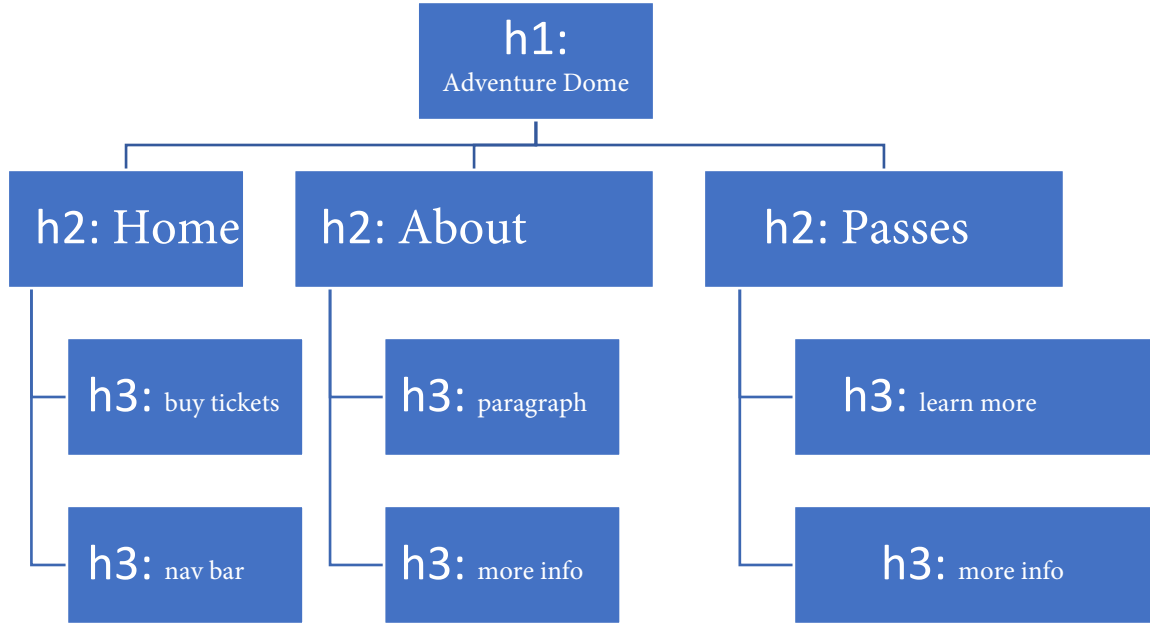

Hierarchy Chart Example

0px-480px

ADVENTURE DOME
Michigan

ABOUT
RIDES
TICKETS
DEALS

BUY TICKETS

ABOUT US
Adventure Dome is a 400-acre amusement park located in Michigan, open during the spring and summer season. We are a family friendly park and encourage fun for all!

ABOUT RIDES
TICKETS DEALS

ADVENTURE DOME

BUY TICKETS

ABOUT US
Adventure Dome is a 400-acre amusement park located in Michigan, open during the spring and summer season. We are a family friendly park and encourage fun for all!

LEARN MORE

1024px+

ADVENTURE DOME
Michigan

ABOUT US ATTRACTIONS TICKETS DEALS

ADVENTURE DOME

BUY TICKETS

ABOUT US
Adventure Dome is a 400-acre amusement park located in Michigan, open during the spring and summer season. We are a family friendly park and encourage fun for all!

w= 480px - 768px

| |
|----------------------|
| W: 768px H: 425px |
| W: 768px H: 425px |
| W: 768px H: 425px |
| W: 768px H: 425px |

w= 768px -1024px

| |
|-----------------------|
| W: 1024px H: 432px |
| W: 1024px H: 432px |
| W: 1024px H: 432px |
| W: 1024px H: 432px |